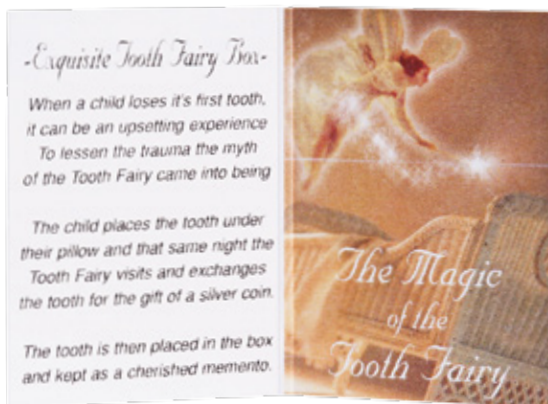

BABY & CHILD

Ari D. Norman
LONDON

THE FIRST BRITISH SILVERSMITH EVER TO
RECEIVE THE QUEEN'S AWARD FOR EXPORT

GT2302

GT2303

GT2271

GT2272

GT2260