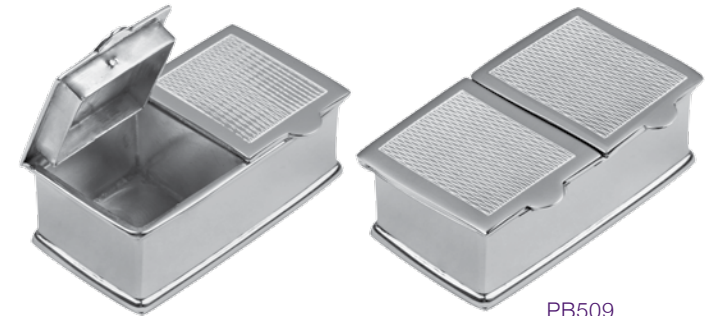

PB441

PB438

PB455

PB451

PB453

PB509

PB438	Round hinged four compartment pill box with hand engraved Victorian pattern	10mm / $\frac{3}{8}$ "	x	38mm / $1\frac{1}{2}$ "	-
PB451	Rectangular hinged two compartment pill box with hand engraved Victorian pattern	38mm / $1\frac{1}{2}$ "	x	22mm / $\frac{7}{8}$ "	x 13mm / $\frac{1}{2}$ "
PB453	Rectangular hinged plain two compartment pill box	38mm / $1\frac{1}{2}$ "	x	22mm / $\frac{7}{8}$ "	x 13mm / $\frac{1}{2}$ "
PB455	Oval hinged two compartment pill box with hand engraved Victorian pattern	35mm / $1\frac{3}{8}$ "	x	25mm / 1"	x 10mm / $\frac{3}{8}$ "
PB509	Rectangular hinged two compartment pill box with engine turned pattern	38mm / $1\frac{1}{2}$ "	x	22mm / $\frac{7}{8}$ "	x 13mm / $\frac{1}{2}$ "