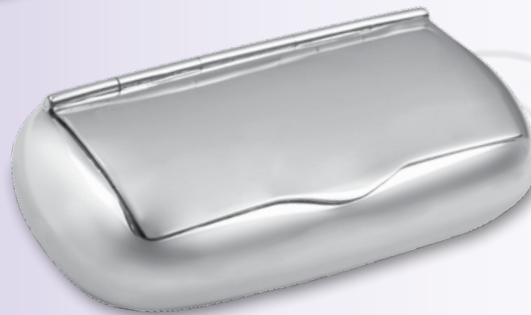

# PILL BOXES

**Ari D. Norman**  
LONDON

THE FIRST BRITISH SILVERSMITH EVER TO  
RECEIVE THE QUEEN'S AWARD FOR EXPORT

PB616

PB609

PB605

PB527

PB528

PB436

PB531

PB436	Round hinged pill box with cat	32mm / 1¼"	x	32mm / 1¼"
PB527	Round hinged pill box with pig	25mm / 1"	x	32mm / 1¼"
PB528	Round hinged pill box with rabbit	29mm / 1⅛"	x	32mm / 1¼"
PB531	Round hinged pill box with mouse	32mm / 1¼"	x	32mm / 1¼"
PB605	Round hinged pill box with fairy	25mm / 1"	x	25mm / 1"
PB609	Round hinged pill box with cherub	25mm / 1"	x	25mm / 1"
PB616	Round hinged pill box with teddy bear	22mm / 7⁄8"	x	25mm / 1"